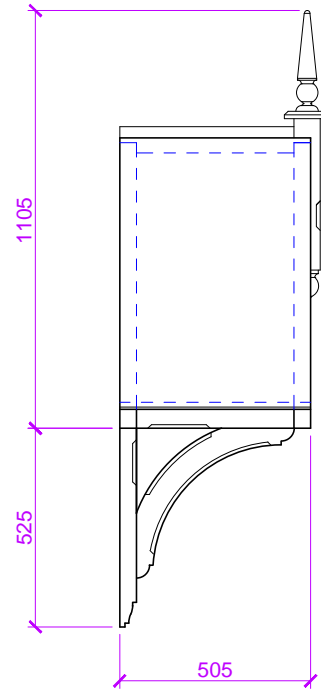

Canopies are supplied without any roof coverings so that the client can choose their own finish.

FRONT

SIDE

PLAN

ISOMETRIC

**TIMBER DOOR CANOPIES
BY
GEORGE WOODS**

4D Yeo Vale Cross Industrial Estate, Lapford, Crediton, Devon EX17 6YQ
Tel: 01363 884218 Fax: 01363 884228 Mob: 07843 760054
www.timberdoorcanopies.co.uk
Email: georgewoods@tiscali.co.uk

The standard Filcombe dimensions are: 1050mm between gallows x 1105mm over all height x 505mm deep (not including gallows height).

This canopy can also be adapted to suit specific requirements - contact us for details

Drawing Title

Drawing No.

GW 06

FILCOMBE

Scale

Date

1:20 @ A4

Sept '11