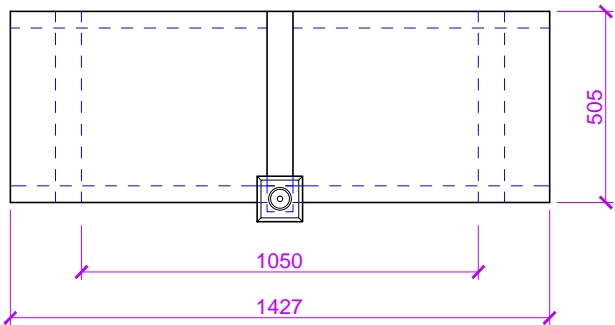

Canopies are supplied without any roof coverings so that the client can choose their own finish.

FRONT

SIDE

PLAN

ISOMETRIC

**TIMBER DOOR CANOPIES
BY
GEORGE WOODS**

4D Yeo Vale Cross Industrial Estate, Lapford, Crediton, Devon EX17 6YQ
Tel: 01363 884218 Fax: 01363 884228 Mob: 07843 760054
www.timberdoorcanopies.co.uk
Email: georgewoods@tiscali.co.uk

The standard Filcombe dimensions are: 1050mm between gallows x 1105mm over all height x 505mm deep (not including gallows height).

This canopy can also be adapted to suit specific requirements - contact us for details

Drawing Title

Drawing No.

GW 06

FILCOMBE

Scale

Date

1:20 @ A4

Sept '11