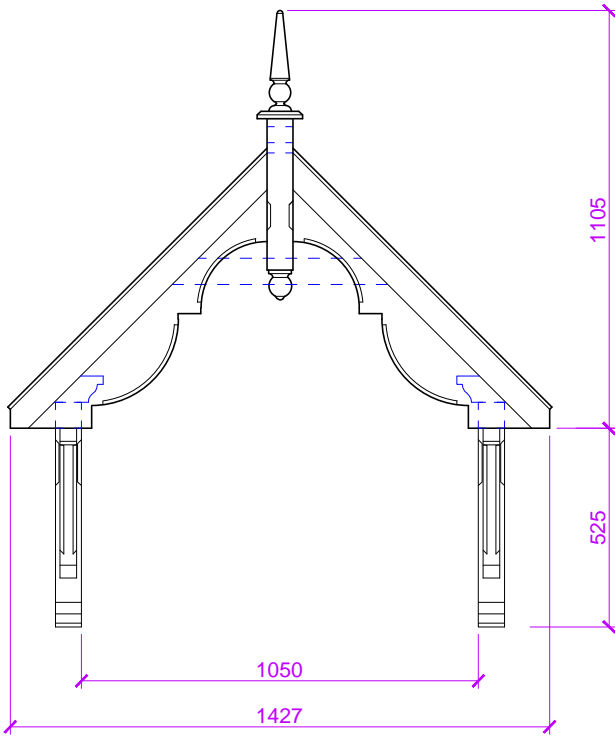

Canopies are supplied without any roof coverings so that the client can choose their own finish.

FRONT

SIDE

PLAN

ISOMETRIC

**TIMBER DOOR CANOPIES
BY
GEORGE WOODS**

4D Yeo Vale Cross Industrial Estate, Lapford, Crediton, Devon EX17 6YQ
Tel: 01363 884218 Fax: 01363 884228 Mob: 07843 760054
www.timberdoorcanopies.co.uk
Email: georgewoods@tiscali.co.uk

The standard Filcombe dimensions are: 1050mm between gallows x 1105mm over all height x 505mm deep (not including gallows height).

This canopy can also be adapted to suit specific requirements - contact us for details

Drawing Title

Drawing No.

GW 06

FILCOMBE

Scale

Date

1:20 @ A4

Sept '11